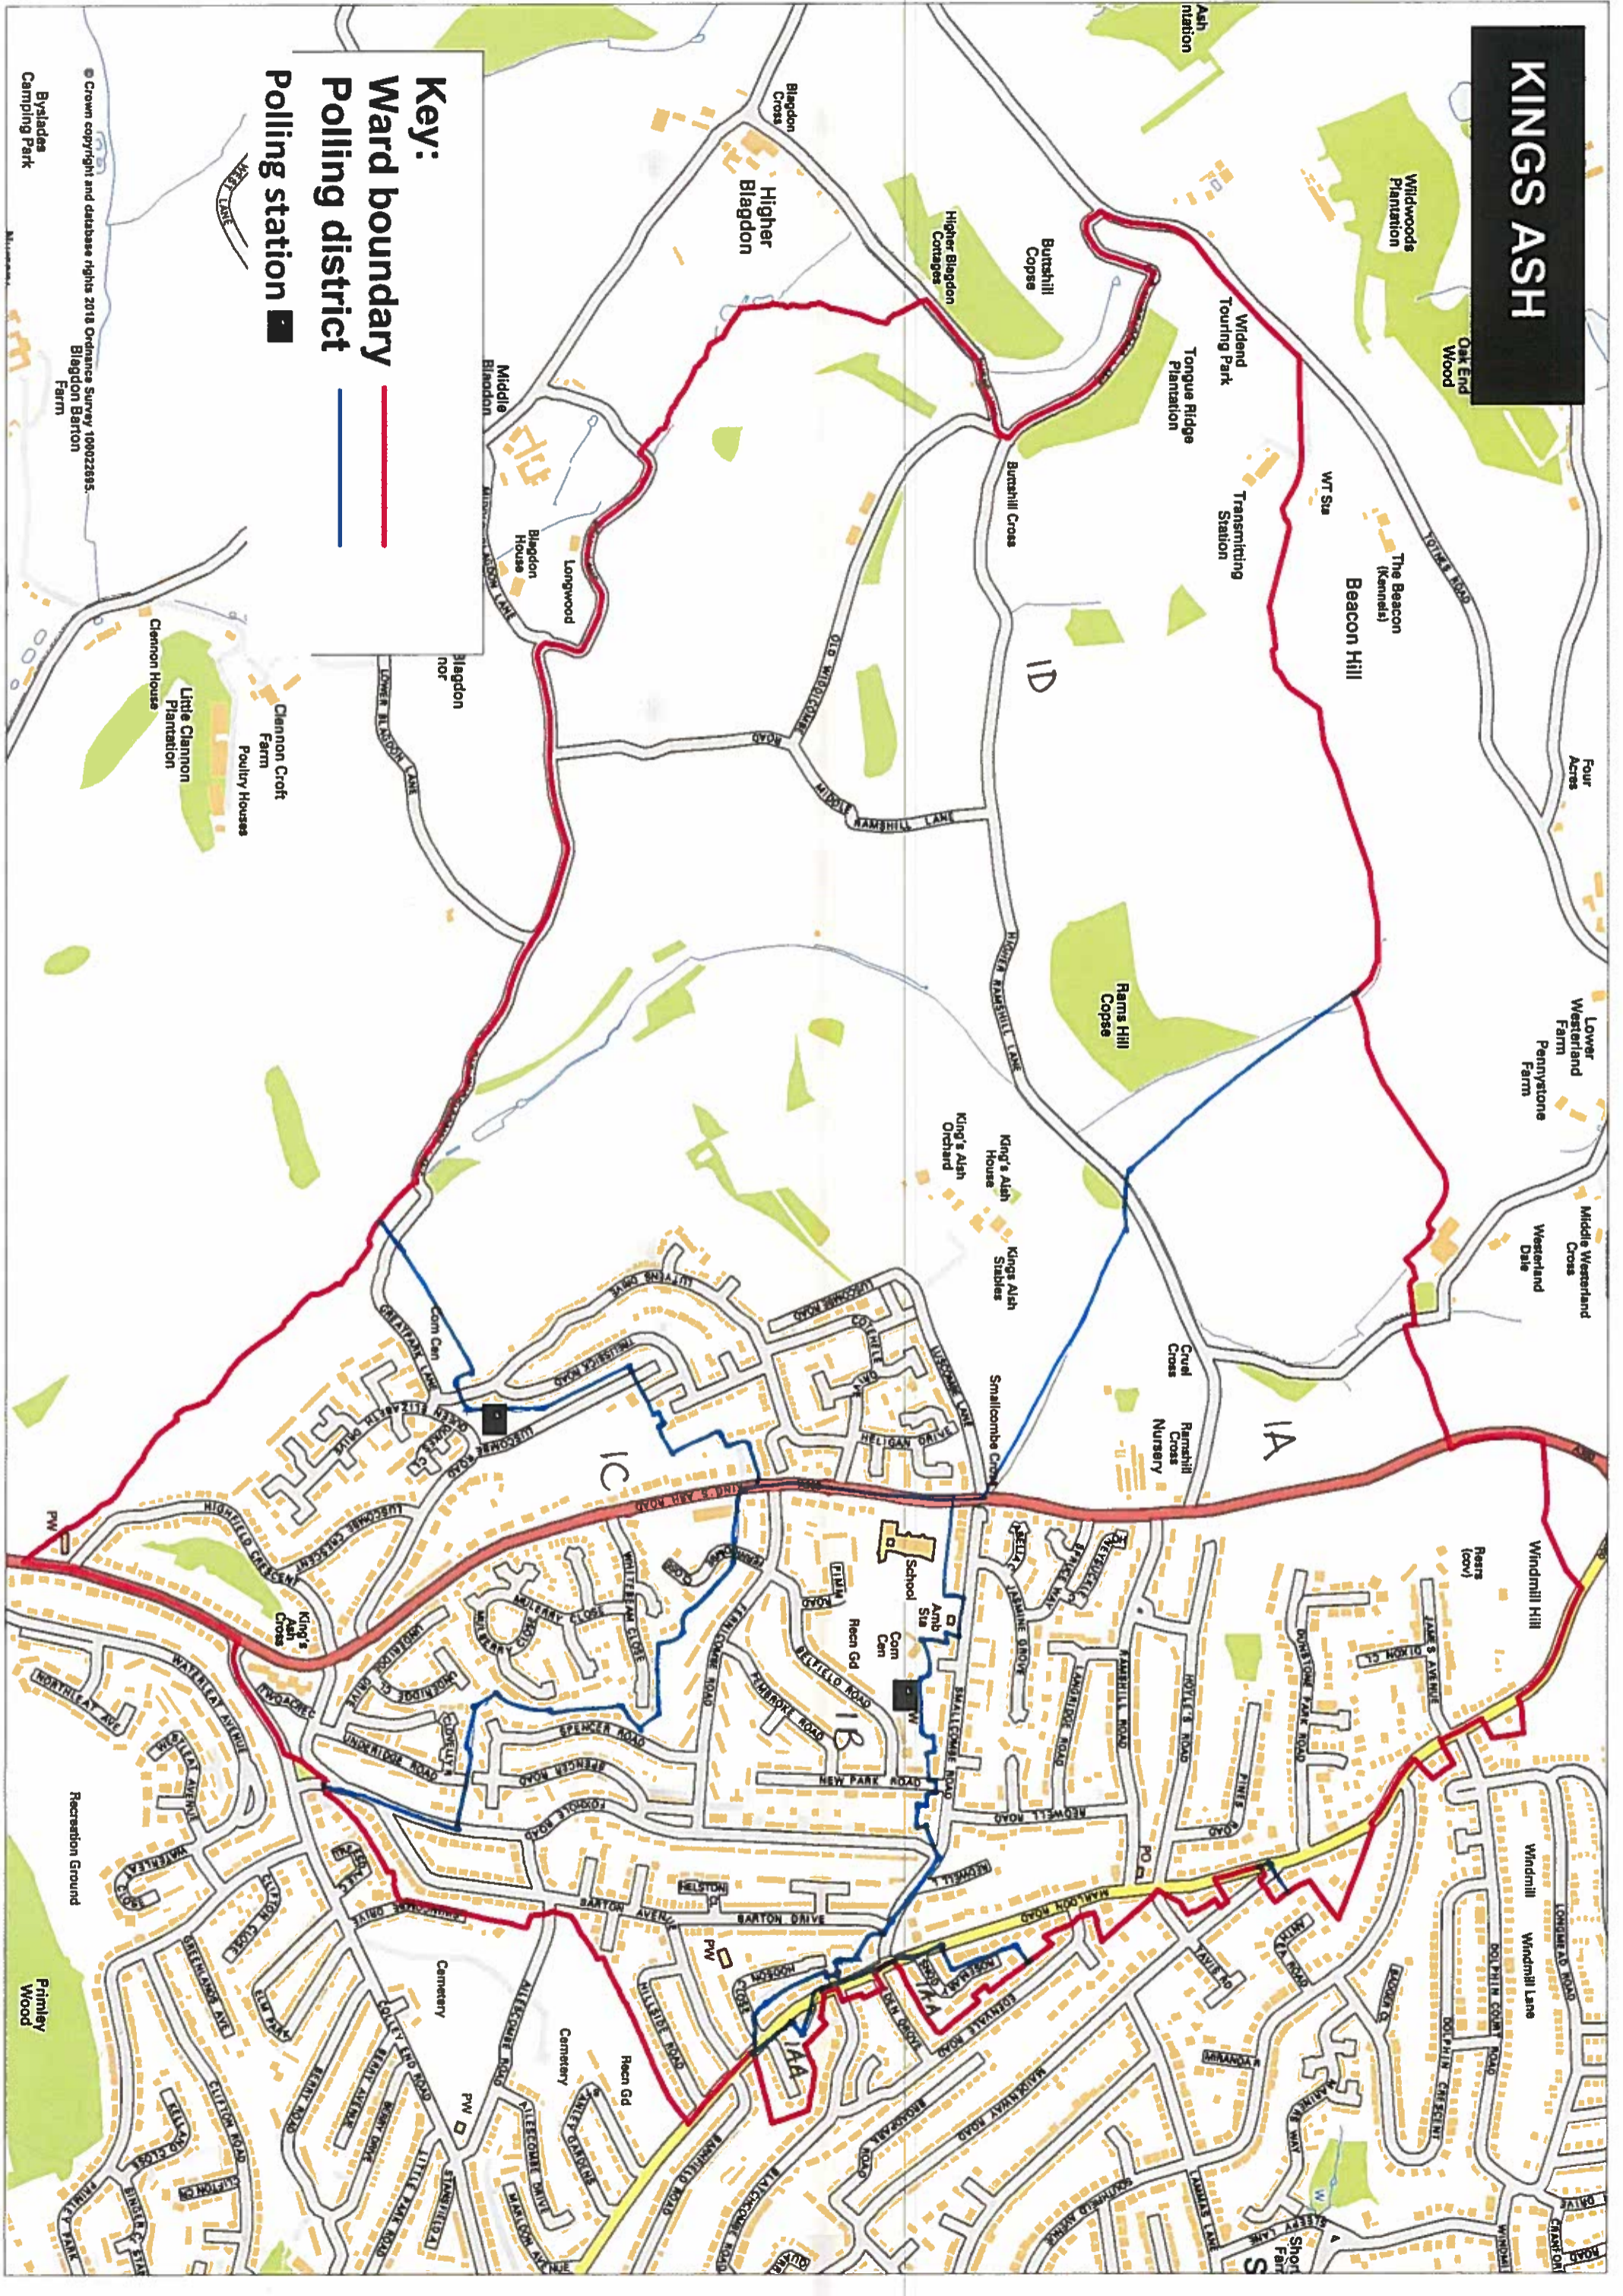

# KINGS ASH

**Key:**  
 Ward boundary ———  
 Polling district ———  
 Polling station ■

© Crown copyright and database rights 2018 Ordnance Survey 100022885.  
 Byslades  
 Camping Park  
 Blagdon Barton  
 Farm